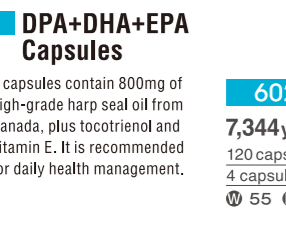

Natto Kinase 4000

The natto bacterium culture extract with nattokinase activity is made into an easy-to-use soft capsule. In addition, ingredients such as DHA, EPA, DPA, and rutin are also included.

60209253
4,320yen (tax excluded) (4,000 yen)
60 capsules <48x1>
2 capsules per day
¥55 ¥95 ③ 55